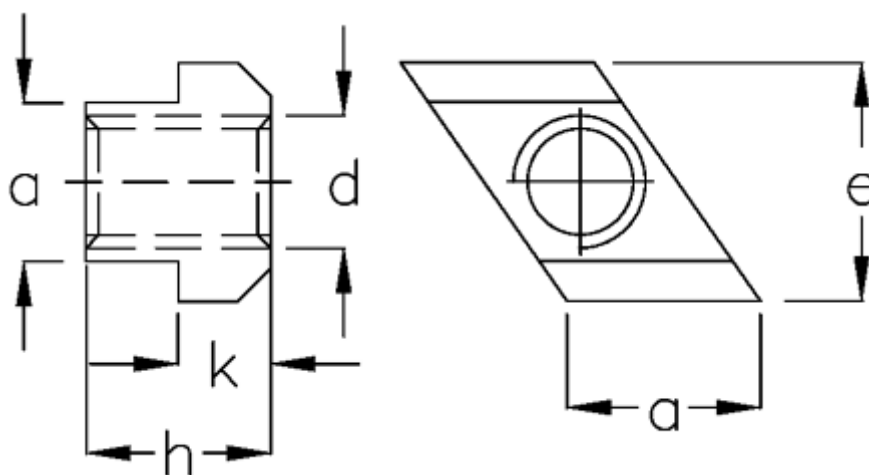

Data Sheet

Article number: 20800385

Description: Rhombus T-nut
GN 508.1-8-M6

Measures

a	= 8
d	= M6
e	= 13
H	= 10
K	= 6
T-slot width	= 8